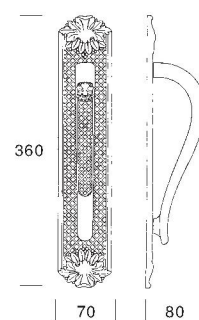

Stile: Louis XV

2014 | 269

SEOUL

3065

www.paghardware.com