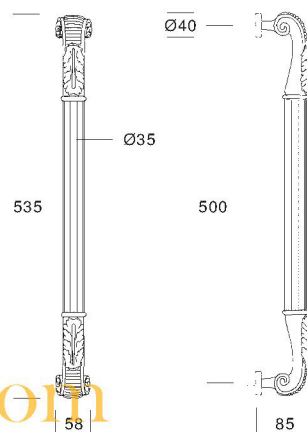

Stile: Tardo '700

2014 | 271

SPARTA

3071