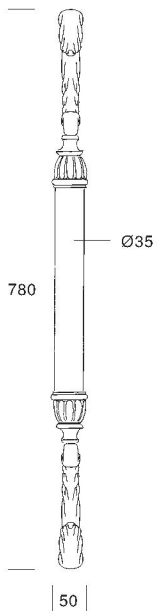

RHODUS

Stile: Tardo '700

3068